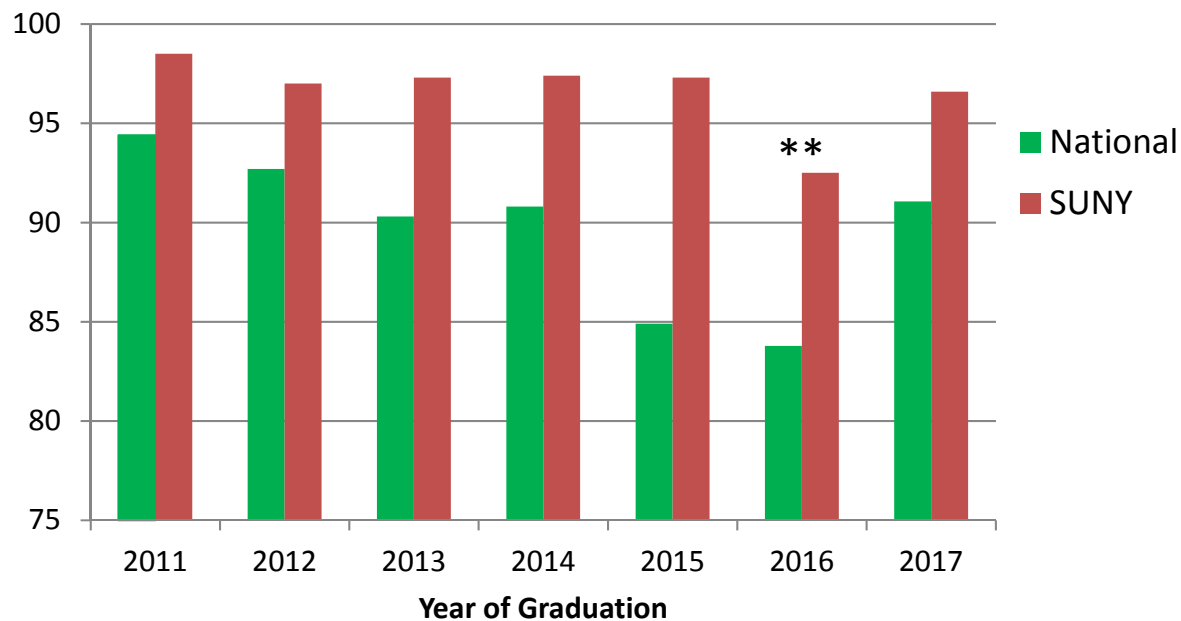

### Percentage of Candidates who Passed all NBEO Parts at Graduation\*

Year of Graduation	Percentage Passing All Parts at Graduation*	
	National	SUNY
2011	94.4	98.5
2012	92.7	97.0
2013	90.3	97.3
2014	90.8	97.4
2015	84.9	97.3
2016	83.4	92.5
2017	91.1	96.6

\*Includes candidates who graduated by September 30 of designated year.

\*\*Starting in 2016, TMOD was included in these calculations.