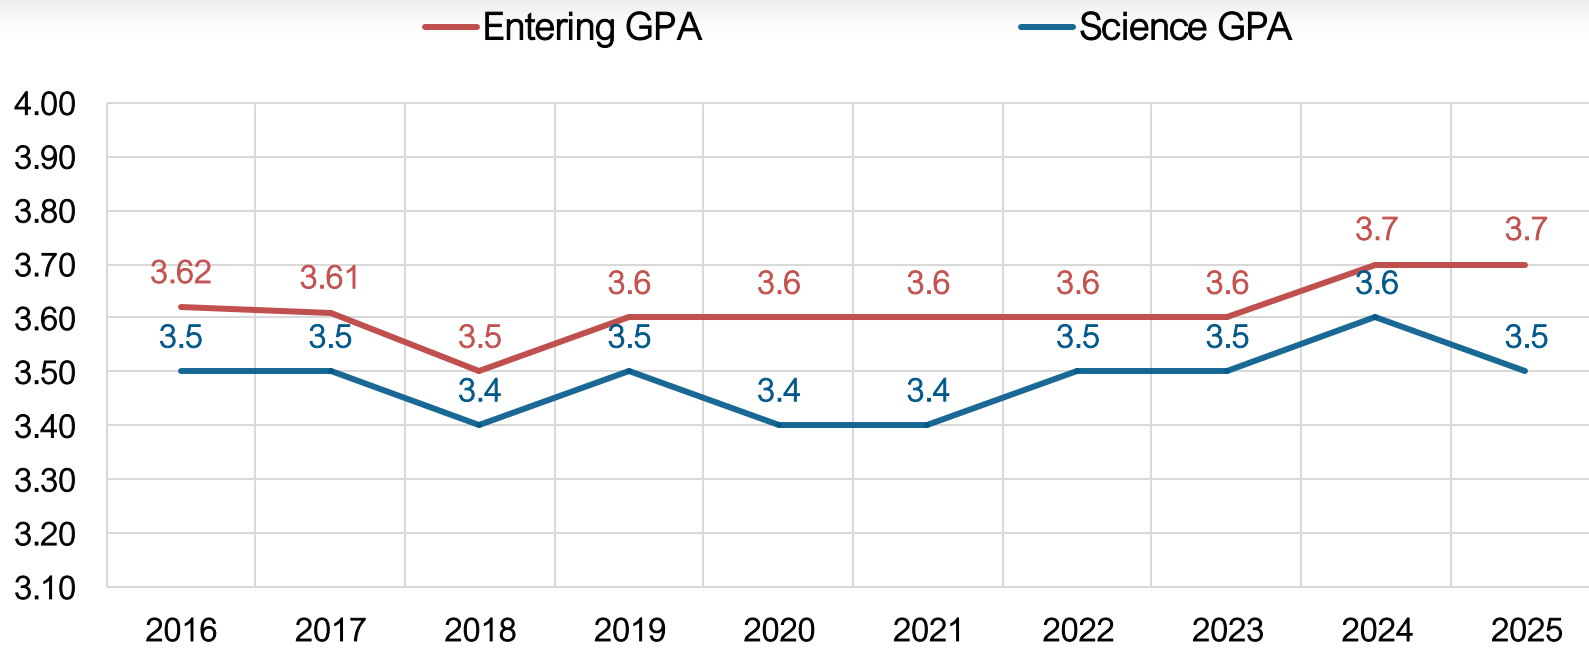

# Entering GPA and Science GPA

This bar chart shows the entering overall GPA (red) and science GPA (blue) at SUNY College of Optometry from 2016–2025. Values range from about 3.4 to 3.7, with overall GPA peaking at ~3.7 in 2024–2025 and dipping to ~3.5 around 2018, while science GPA ranges from ~3.4 to ~3.6, peaking near 3.6 in 2024. Overall GPA is consistently about 0.1 higher than science GPA, with both showing a slight dip around 2018–2020 followed by gradual recovery.