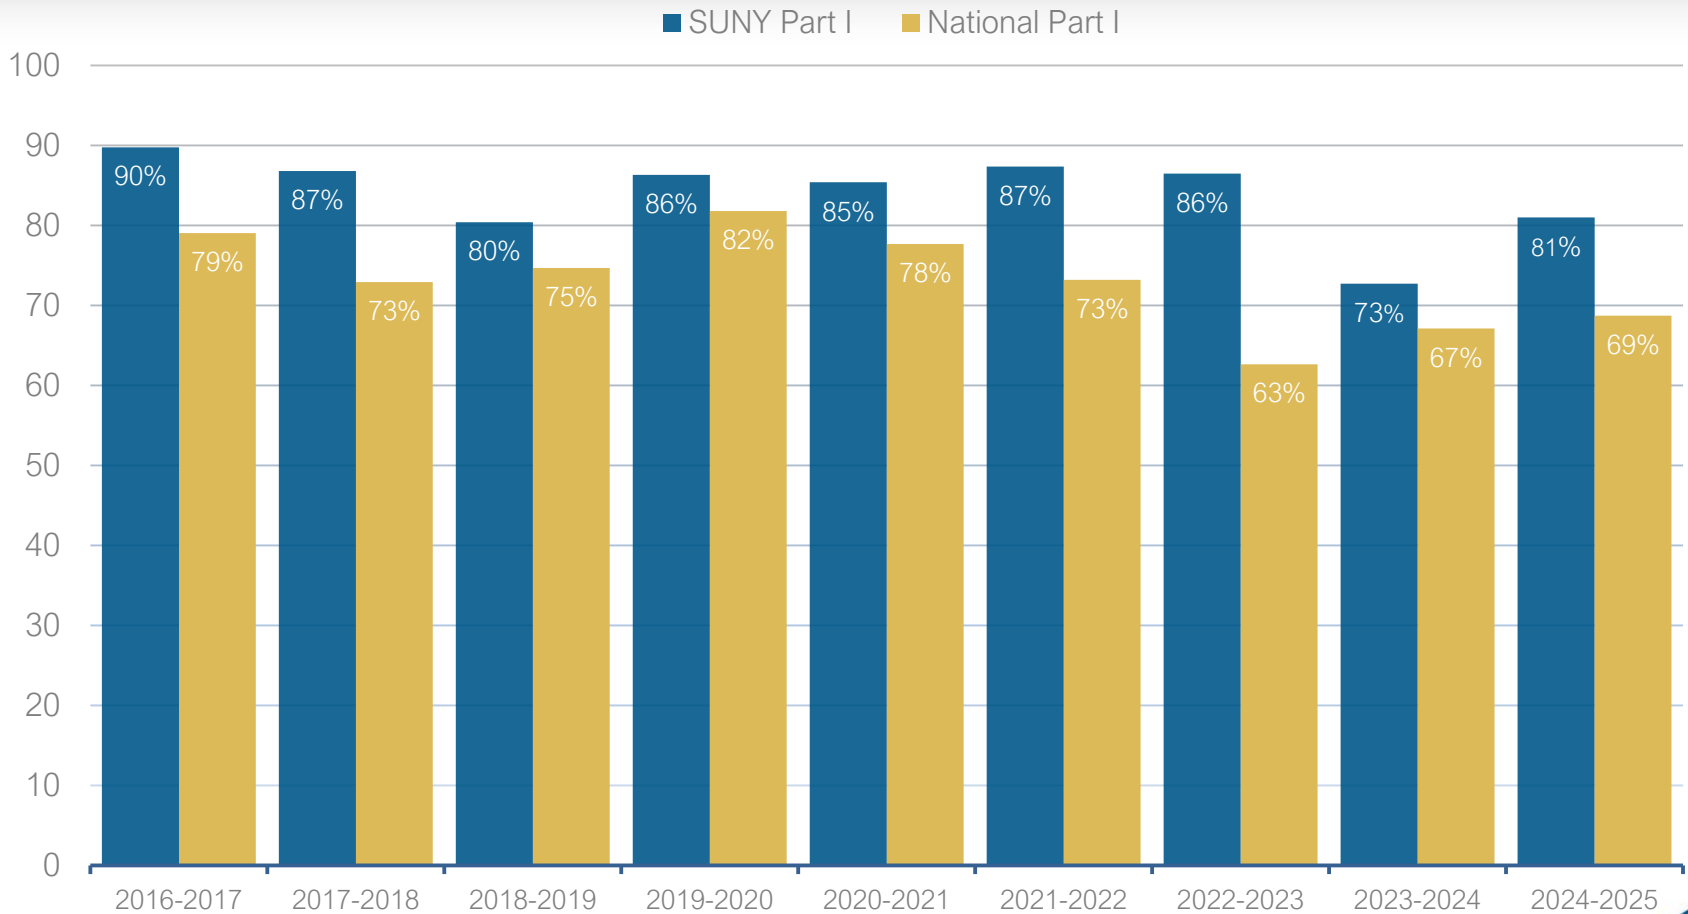

NBEO Part I (Applied Basic Science) *First-Time Takers*

- Pass rates are based on candidates who graduated between October 1 - September 30 of each reporting academic year.