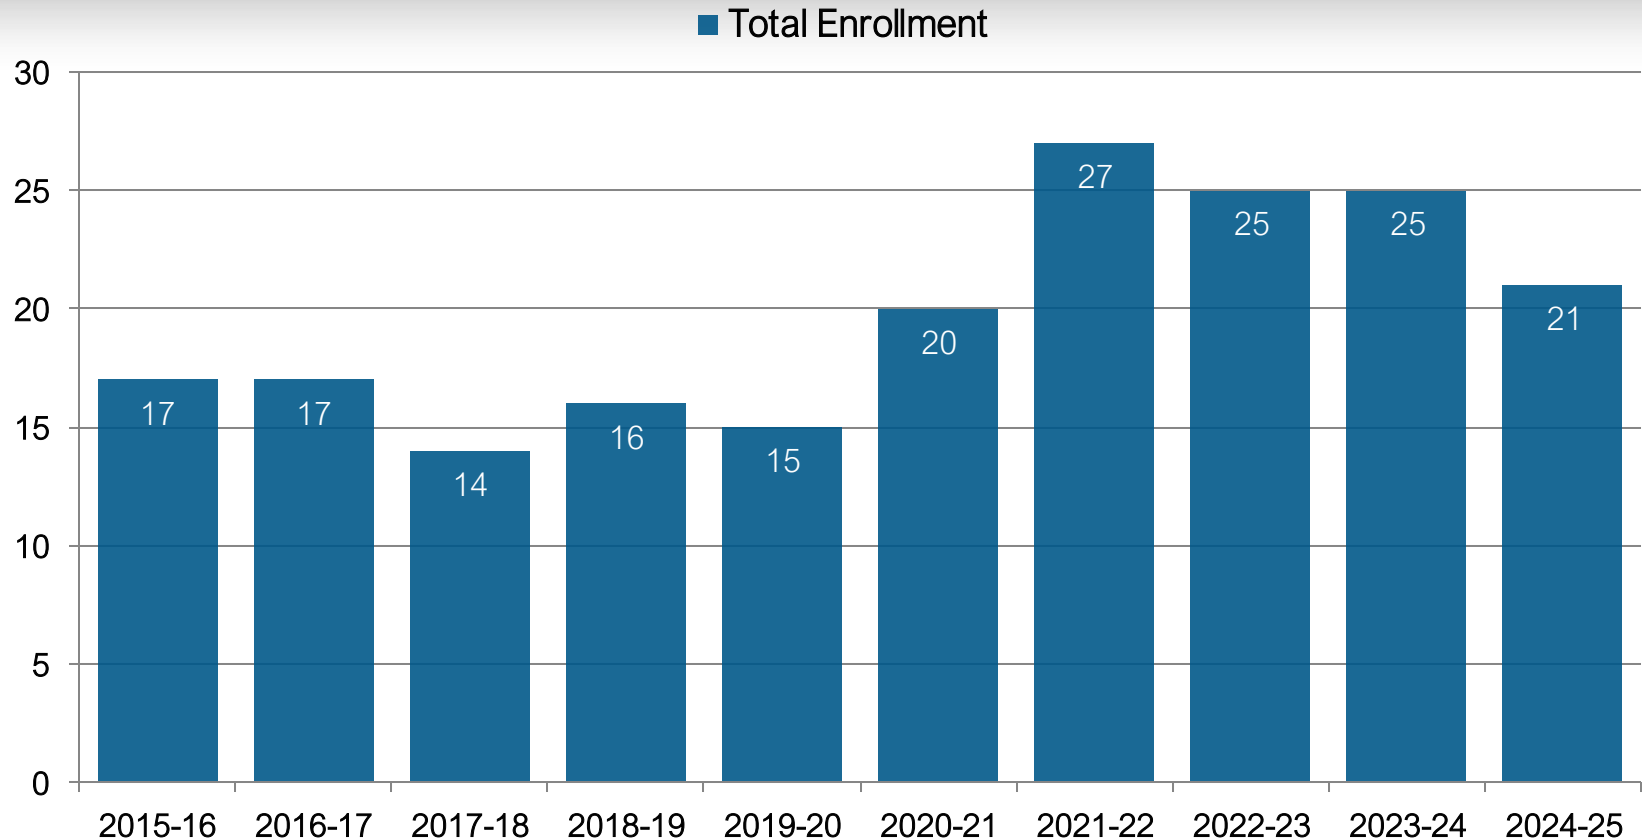

# Total OD-MS Enrollment by Year

The following bar graph showing Total OD-MS enrollment at SUNY College of Optometry from 2015-16 to 2024-25. Enrollment is steady at first starting at 17, dips to 14-16 throughout 2017-2020, then rises to a peak of 27 around 2021-2022 before gradually decreasing to 21 in 2024-2025.